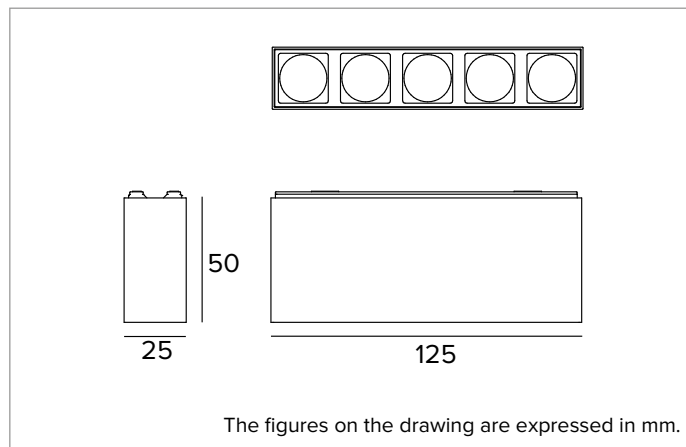

SOURCE

Hugh efficiency Ra90 LED Emitter.

Energy efficiency class: F

Nominal power: 7,3W

Nominal flux: 674lm

Colour rendering index: 90

Rf: 91.4

Rg: 103.9

CCT nominal: 3500K

SDCM: 2

Lifetime (L80/B10): >50000h tq +25°C

ILLUMINOTECHNICAL CHARACTERISTICS

The medium wide flood optical system has acrylic lenses and a black polycarbonate frame. The light is suitable for installation in work environments UGR<19 (EN12464-1).

Optic: LENS

Beam angles: MWFL

Optical efficiency: 72%

Fixture flux: 487lm

Luminous efficacy: 59lm/W

Photobiological safety: Compliant with RG1 low risk group

MECHANICAL CHARACTERISTICS

White painted die-cast aluminium body. Multiple fixed light, 125x25mm.

Colour and finish: Plaster white

Dimensions: 25x125mm

Weight: 0.13Kg

Version: 5X STANDARD

Degree of protection: IP20

ELECTRICAL CHARACTERISTICS

Fixture Power: 8W

Power supply: 48Vdc

Insulation Class: CLASS 3

Class F: YES

Ambient temperature: 0°C / +25°C

INSTALLATION

Extremely rapid, versatile and simple mechanical and electrical coupling system using magnets which support the fixture on the Power Track and feed power inside the fixture on all versions.

NOTES

110-277Vac version available on request.

WARRANTY

5 years.

Due to the technological evolution of the electronic components, the data provided may be updated, and as such, confirmation must be requested during the order process.

Luminous flux and power supply have +/-10% tolerances with respect to the indicated value. tq +25°C (CIE 121).

We reserve the right to make technical changes.

Targetti Sankey S.r.l.
Via Pratese, 164
50145 Firenze - Italy
Tel: +39 055 37911
targetti.com
targetti@targetti.com

CCIAA Firenze
Share Capital:
€ 500.000,00
VAT N. (IT):
01537660480
R.E.A: FI-275656

TARGETTI